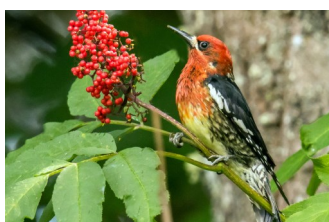

RED BREASTED SAPSUCKER ☐
Sphyrapicus ruber

Found: Clinging to tree sides
Food: Sap, insects, fruit, seeds
Colors: Red head and breast with a white spot between eye and the bill. Back is mottled black and white. Wings are black with a large vertical white