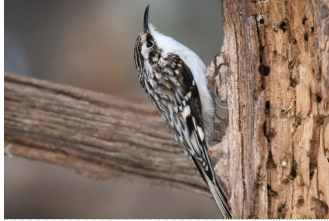

# BIRDS OF WESTERN WASHINGTON

The forests of Western Washington are teeming with fascinating and varied birds. Some scuttle around in the leaf litter hunting for insects, while others flit about high tree branches. Here you'll find just some of the birds that pass by here seasonally or live year-round.

**BROWN CREEPER**   
*Certhia Americana*

**Found:** Crawling up tree trunks  
**Food:** Small insects & spiders  
**Colors:** Streaked brown & tan on back with a white belly, thin & fairly long black beak.

**DARK-EYED JUNCO**   
*Junco hyemalis*

**Found:** On ground or shrubs  
**Food:** Seeds  
**Colors:** Black from head to shoulders. Light brown wings and back. Distinct white outer tail feathers, black inner tail feathers (visible in flight). Pink beak.

**AMERICAN ROBIN**   
*Turdus migratorius*

**Found:** Digging in open woodlands, in flocks in trees  
**Food:** Worms, insects, fruits  
**Colors:** Gray-brown birds with rust underparts and dark heads. White patch on the lower belly and under the tail. Yellow beak. Round body.