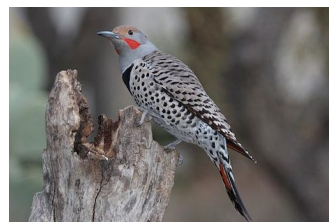

**BROWN CREEPER**   
*Certhia Americana*

**Found:** Crawling up tree trunks  
**Food:** Small insects & spiders  
**Colors:** Streaked brown & tan on back with a white belly, thin & fairly long black beak.

**BLACK-CAPPED CHICKADEE**   
*Poecile atricapillus*

**Found:** Swooping through trees & shrubs, in flocks.  
**Food:** Insects  
**Colors:** Black cap and bib. White cheeks. Gray wings edged with white. Soft buff belly. Small black beak.

**RUFOUS HUMMINGBIRD**   
*Sitta canadensis*

**Found:** Hovering above flowering plants  
**Food:** Nectar  
**Colors:** Males are rust-colored on back and belly. Bright red throat. Females are greenish gray above with rusty flanks.

**RED BREASTED SAPSUCKER**   
*Sphyrapicus ruber*

**Found:** Clinging to tree sides  
**Food:** Sap, insects, fruit, seeds  
**Colors:** Red head and breast with a white spot between eye and the bill. Back is mottled black and white. Wings are black with a large vertical white