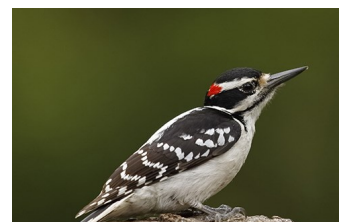

**BROWN CREEPER**   
*Certhia Americana*

**Found:** Crawling up tree trunks  
**Food:** Small insects & spiders  
**Colors:** Streaked brown & tan on back with a white belly, thin & fairly long black beak.

**VARIED THRUSH**   
*Ixoreus naevius*

**Found:** On the ground in small openings, or perched in understory.  
**Food:** Insects, berries, nuts.  
**Colors:** Dark blue-gray back, rust belly & gray-black breast-band. Orange line over the eye. Black & orange wings.

**RED BREASTED SAPSUCKER**   
*Sphyrapicus ruber*

**Found:** Clinging to tree sides  
**Food:** Sap, insects, fruit, seeds  
**Colors:** Red head and breast with a white spot between eye and the bill. Back is mottled black and white. Wings are black with a large vertical white

**NORTHERN FLICKER**   
*Colaptes auratus*

**Found:** Open woodlands, yards  
**Food:** Insects, fruits, seeds  
**Colors:** Brownish overall with a white rump patch. Undersides, back, and wings are heavily spotted. Cheeks have flashes of bright red. Wings & tail are red underneath.